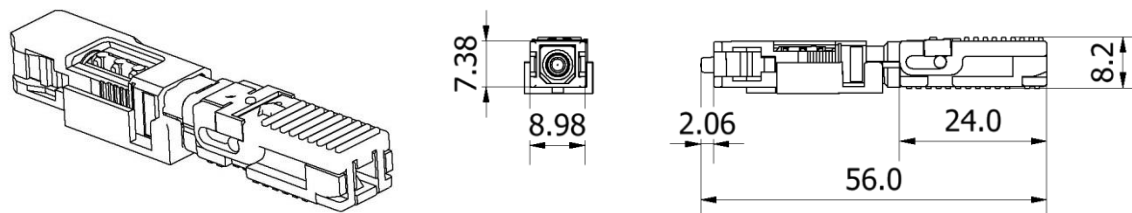

APPLICATION

Fiber To The Home network
Fiber Optic cable Distribution network

Classification	Length	Cable Size	Part Number	Color	
				Body	Boot
SC Folder Boot	56mm	2x3mm	FAOC-SC/UPC-SM-F(56)-2030	Blue	Black
			FAOC-SC/APC-SM-F(56)-2030	Green	Black

USER GUIDE

Fiber/Cable	Size (mm)	SC					
		SC Hard Boot			SC Soft Boot 44	SC Folder Boot 56	SC Universal 51
		50	51	56			
Bare Fiber	0.25	○			○		○
Indoor Cable	0.9	○			○		○
	2.0		○				○
	3.0		○	○			○
FTTH Drop Cable	3.0		○	○			○
	2.0 x 3.0		○			○	○

Field Assembly Optical Connector

SC Folder Boot

DIMENSION

SC Folder Boot 56mm

OPTICAL PERFORMANCE

Characteristics	Condition	Unit	Value		
			Min	Mean	Max
Insertion Loss	UPC	dB		0.30	0.50
	APC	dB		0.30	0.50
Return Loss	UPC	dB	50.0	53.0	
	APC	dB	55.0	62.0	